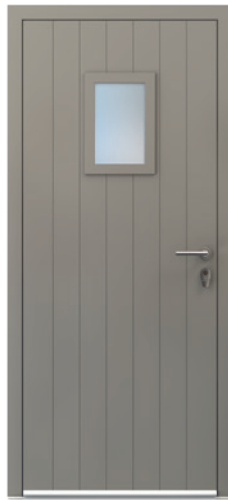

PURTON
DT0011