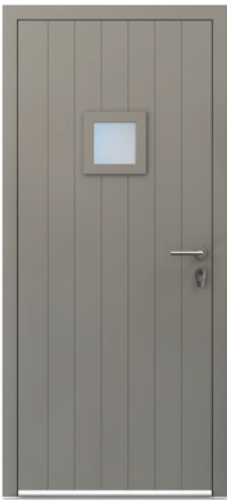

CHURCHILL
DT0010