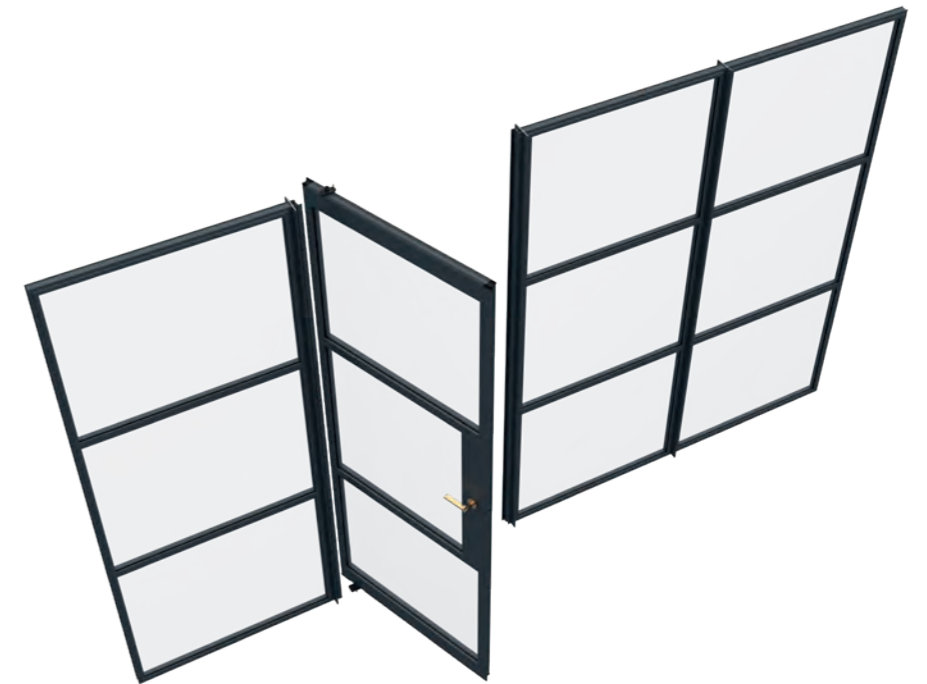

Smart AluSpace Screen can be designed to divide or delineate both residential and commercial spaces, while at the same time providing an effective acoustic barrier.

With a choice of hinged single and double doors, as well as pivot and sliding options to accompany the stylish fixed glazed screen, this flexible and versatile system provides almost limitless design options.

◆ *Designed to divide or delineate both residential and commercial spaces, while at the same time providing an effective acoustic barrier.*

Smart Alu*Space Interior Screen DESIGN SOLUTIONS

FIXED SCREEN

SINGLE DOOR

DOUBLE DOOR

PIVOT DOOR

SLIDING DOOR

SLIDING DOUBLE DOOR

OFFSET SINGLE SLIDING DOOR

OFFSET DOUBLE SLIDING DOOR

Pivot Doors

Our pivot door options provides the flexibility to instantly change the way the internal space is configured. Available up to 2 metres wide and with adjustable closers.

HEAD DETAIL

SASH DETAIL

THRESHOLD DETAIL

Hinged Doors

With a range of width, glazing, hinge and furniture options, our doors can be configured to suit any design theme, from traditional to minimalist and contemporary to industrial.