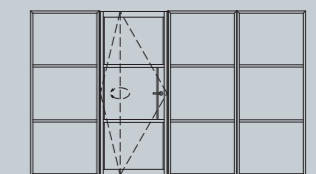

DOUBLE DOOR

PIVOT DOOR

SLIDING DOOR

SLIDING DOUBLE DOOR

OFFSET SINGLE SLIDING DOOR

OFFSET DOUBLE SLIDING DOOR

Pivot Doors

Our pivot door options provides the flexibility to instantly change the way the internal space is configured. Available up to 2 metres wide and with adjustable closers.

DOOR SASH SPECIFICATIONS

Maximum Width	2000mm
Minimum Width	400mm
Maximum Height	2500mm
Maximum Weight	100kg
Door	Single or double
Glazing	6mm, 8mm or 18mm
Colour	Various powder coating colours available with a 25 year guarantee