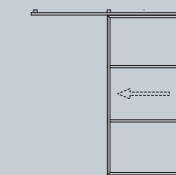

DOUBLE DOOR

PIVOT DOOR

SLIDING DOOR

SLIDING DOUBLE DOOR

OFFSET SINGLE SLIDING DOOR

OFFSET DOUBLE SLIDING DOOR

Pivot Doors

Our pivot door options provides the flexibility to instantly change the way the internal space is configured. Available up to 2 metres wide and with adjustable closers.

DOOR SASH SPECIFICATIONS

Maximum Width	2000mm
Minimum Width	400mm
Maximum Height	2500mm
Maximum Weight	100kg
Door	Single or double
Glazing	6mm, 8mm or 18mm
Colour	Various powder coating colours available with a 25 year guarantee