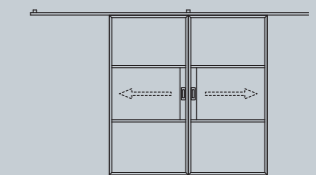

DOUBLE DOOR

PIVOT DOOR

SLIDING DOOR

SLIDING DOUBLE DOOR

OFFSET SINGLE SLIDING DOOR

OFFSET DOUBLE SLIDING DOOR

Pivot Doors

Our pivot door options provides the flexibility to instantly change the way the internal space is configured. Available up to 2 metres wide and with adjustable closers.

DOOR SASH SPECIFICATIONS

Maximum Width	2000mm
Minimum Width	400mm
Maximum Height	2500mm
Maximum Weight	100kg
Door	Single or double
Glazing	6mm, 8mm or 18mm
Colour	Various powder coating colours available with a 25 year guarantee

HEAD DETAIL

SASH DETAIL

THRESHOLD DETAIL

Hinged Doors

With a range of width, glazing, hinge and furniture options, our doors can be configured to suit any design theme, from traditional to minimalist and contemporary to industrial.